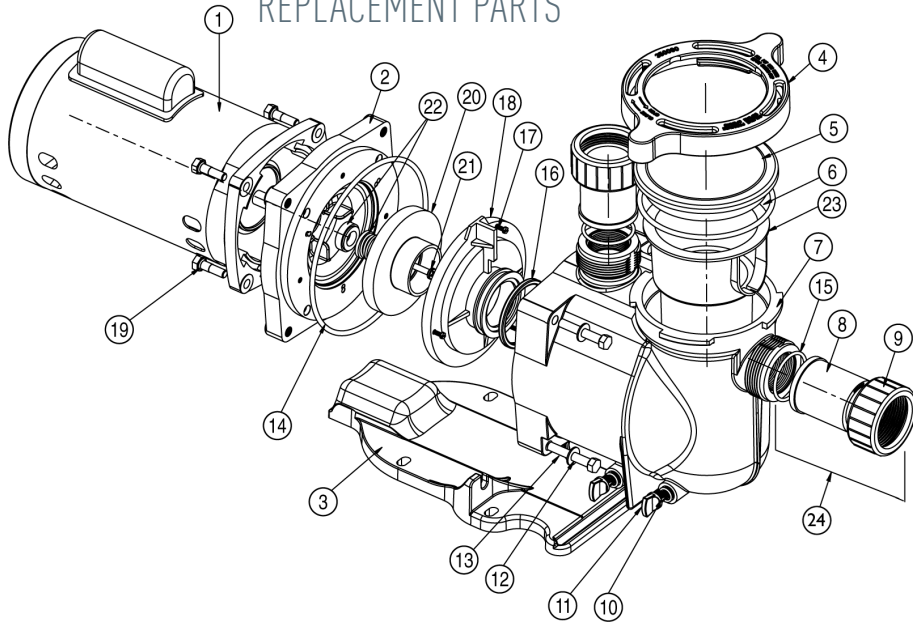

SUPERMAX® PUMP

REPLACEMENT PARTS

Item	Part No.	Description
SINGLE SPEED SUPERMAX MOTORS		
1	355019S	1/2 HP Motor, SQFL, 1 sp, 1 ph, 60 hz, 115/208-230, Black
1	355019S	3/4 HP Motor, SQFL, 1 sp, 1 ph, 60 hz, 115/208-230, Black
1	355021S	1 HP Motor, SQFL, 1 sp, 1 ph, 60 hz, 2115/208-230, Black
1	355023S	1-1/2 HP Motor, SQFL, 1 sp, 1 ph, 60 hz, 115/208-230, black
1	355025S	2 HP Motor, SQFL, 1 sp, 1 ph, 60 hz, 115/208-230, Black
1	355027S	2-1/2 HP Motor, SQFL, 1 sp, 1 ph, 60 hz, 208-230, Black
2 SPEED SUPERMAX MOTORS		
1	355232S	1 HP Motor, SQFL, 2 sp, 1 ph, 60 hz, 230V, Black
1	355376S	1-1/2 HP Motor, SQFL, 2 sp, 1 ph, 60 hz, 230V, Black
1	355377S	2 HP Motor, SQFL, 2 sp, 1 ph, 60 hz, 230V, Black
ENERGY EFFICIENT SUPERMAX MOTORS		
1	355009S	1/2 HP Motor SQFL, 1 Speed, 1 phase, 60 Hz, 115/208-230, black
1	355009S	3/4 HP Motor SQFL, 1 Speed, 1 phase, 60 Hz, 115/208-230, black
1	355009S	1 HP Motor SQFL, 1 Speed, 1 phase, 60 Hz, 115/208-230, black
1	355011S	1.5 HP Motor SQFL, 1 Speed, 1 phase, 60 Hz, 115/208-230, black
1	355013S	2 HP Motor SQFL, 1 Speed, 1 phase, 60 Hz, 208-230, black
1	355015S	2.5 HP Motor SQFL, 1 Speed, 1 phase, 60 Hz, 208-230, black
SUPERMAX PUMPS		
2	355612	Seal Plate, Black
3	351094	Base, Black
4	351090	Clamp, Ramp & Cam, Black
5	350091	Lid
6	357255	O-ring, Lid #2-357
7	351089	Volute, Black
8	350093	Adapter, 2 req.
9	270141	Nut, 2 req.