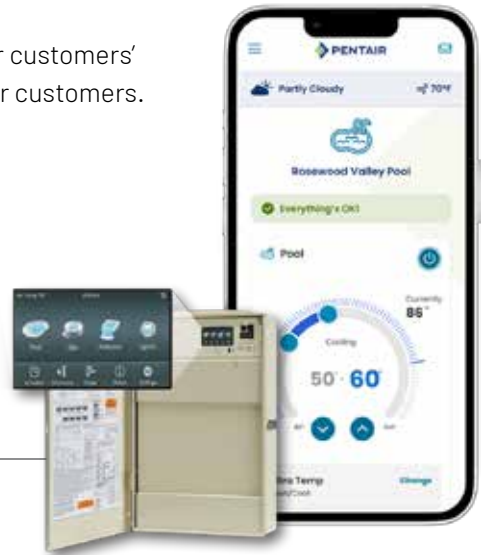

AUTOMATION DONE RIGHT.

IntelliCenter® Pool Control System is the most versatile Pentair automation system, delivering better-than-ever technology you can count on. Easily expandable, this system is now powered by AWS® technology to help improve connectivity. This automation system is here to make your job easier than ever.

INTUITIVE TOUCHSCREEN FOR EASIER INSTALLATION AND SETUP

Spend less time in the backyard thanks to quicker, easier, step-by-step instructions and Over-the-Air (OTA) updates.

MORE CONSISTENT CONNECTIONS

Say goodbye to late-night service calls with a system powered by AWS technology for increased reliability and stability.

PROACTIVE REMOTE MONITORING

Offer upgraded service with a birds-eye view of all your customers' systems and sort your dashboard to better service your customers.

IMPROVED APP CONTROLS

The IntelliCenter 2 app gives pool owners ultimate pool control from anywhere, anytime.

DEDICATED SUPPORT

Access our expert automation specialists when you need assistance.

IntelliCenter Lite System

All the ease of IntelliCenter on a smaller scale.

- Offers up to five relays, i5P or i5PS bundle options
- Can work with existing breaker panel
- Expandable to support additional relays and functionality when new products are added
- Keeps optional devices connected and schedules intact with optimal connection
- Suitable for new pool installations or existing pools