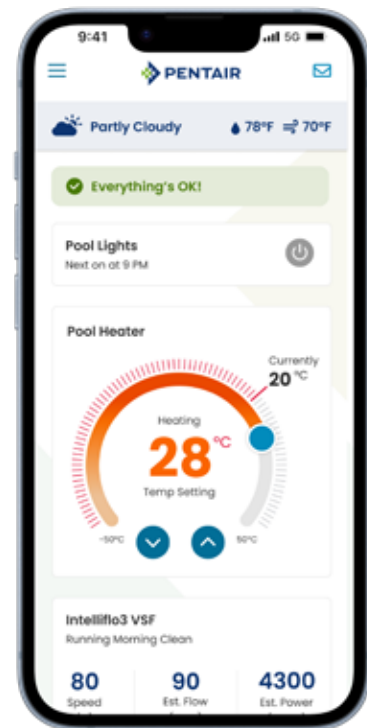

GLOSSARY

Term	Description
<i>Bluetooth</i>® Wireless Technology	Local connection to device using the <i>Bluetooth</i> option.
Control	Ability to make adjustments, as needed, to update schedules or take immediate action.
Monitor	Check device status.
Program	Configure settings and create schedules.
Remote Monitoring	Visibility to a customer's pool device status. Ability to work with pool owner off-site. Future state will include capability to control remotely.
Set Up	Connect the pool device to the app and create or add to account.
WiFi Provisioning	Connect device to router for wireless internet connection.

¹ Visibility to device readings of the pH and ORP levels. Gives pool professional the ability to enter water test results and the adjustments made into the Pro app. The test results and changes are then visible to the homeowner in the Home app.

² *Bluetooth* can deliver a quick, direct connection to the device. Internet or cellular connection are required to open and use the Pro or Home app for *Bluetooth* or WiFi connectivity.

WiFi Connection Best Practices: Continuous WiFi connection to connected devices will support software updates and ongoing feature additions, even if it is connected to an automation system.

PENTAIR
PRO

PENTAIR
HOME

Learn more at:
pentair.com/connectedpool