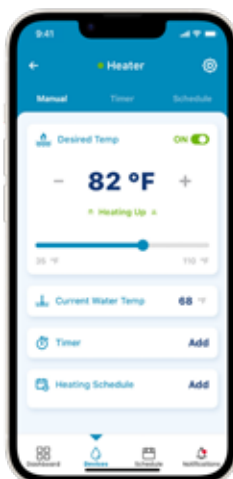

Desired Temperature