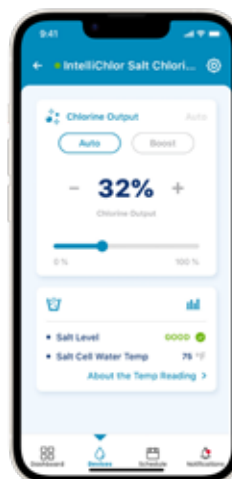

Chlorine Output

CALIFORNIA PROPOSITION 65 WARNING
⚠️ **WARNING:** Cancer and Reproductive Harm.
⚠️ **AVERTISSEMENT:** Peut Causer le Cancer et des Dommages au Système Reproducteur.
⚠️ **ADVERTENCIA:** Cáncer y Daño Reproductivo.
www.p65warnings.ca.gov   PA 201714